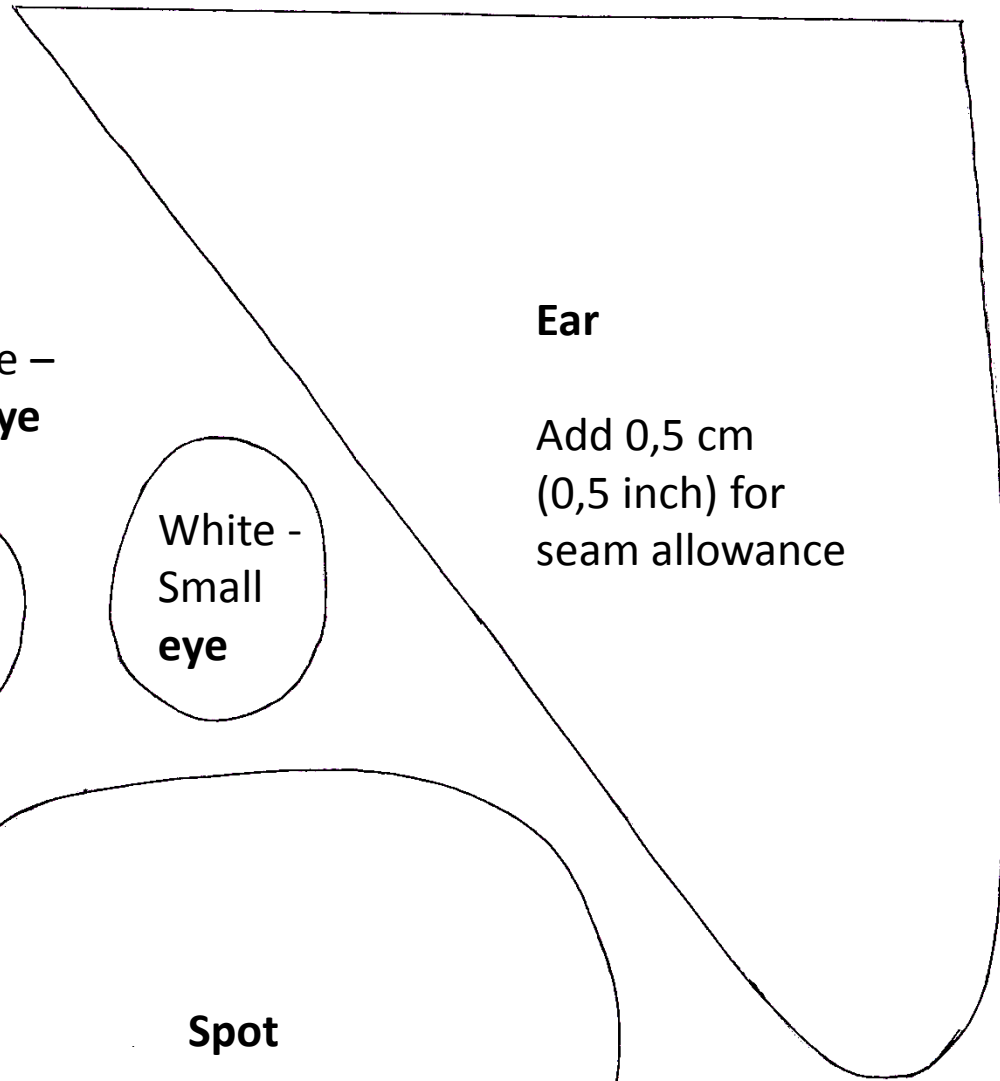

# DECORATIVE DOG PILLOW

Full free tutorial on SewToy.com

Pillow 38 cm x 30 cm

## Tongue

Add  
0,5 cm  
(0,2 inch)  
for seam  
allowance

White –  
big eye

White -  
Small  
eye

Spot

Ear

Add 0,5 cm  
(0,5 inch) for  
seam allowance

Eye –  
black  
part